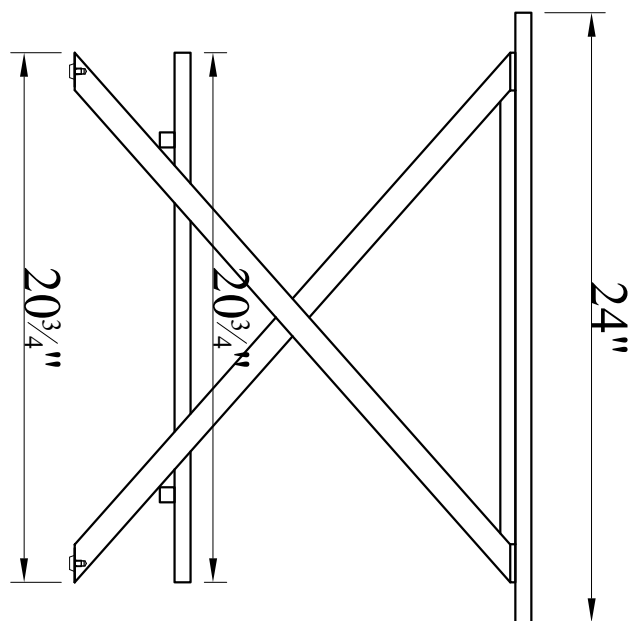

FRONT VIEW

SIDE VIEW

AWCT1120 36" COFFEE TABLE